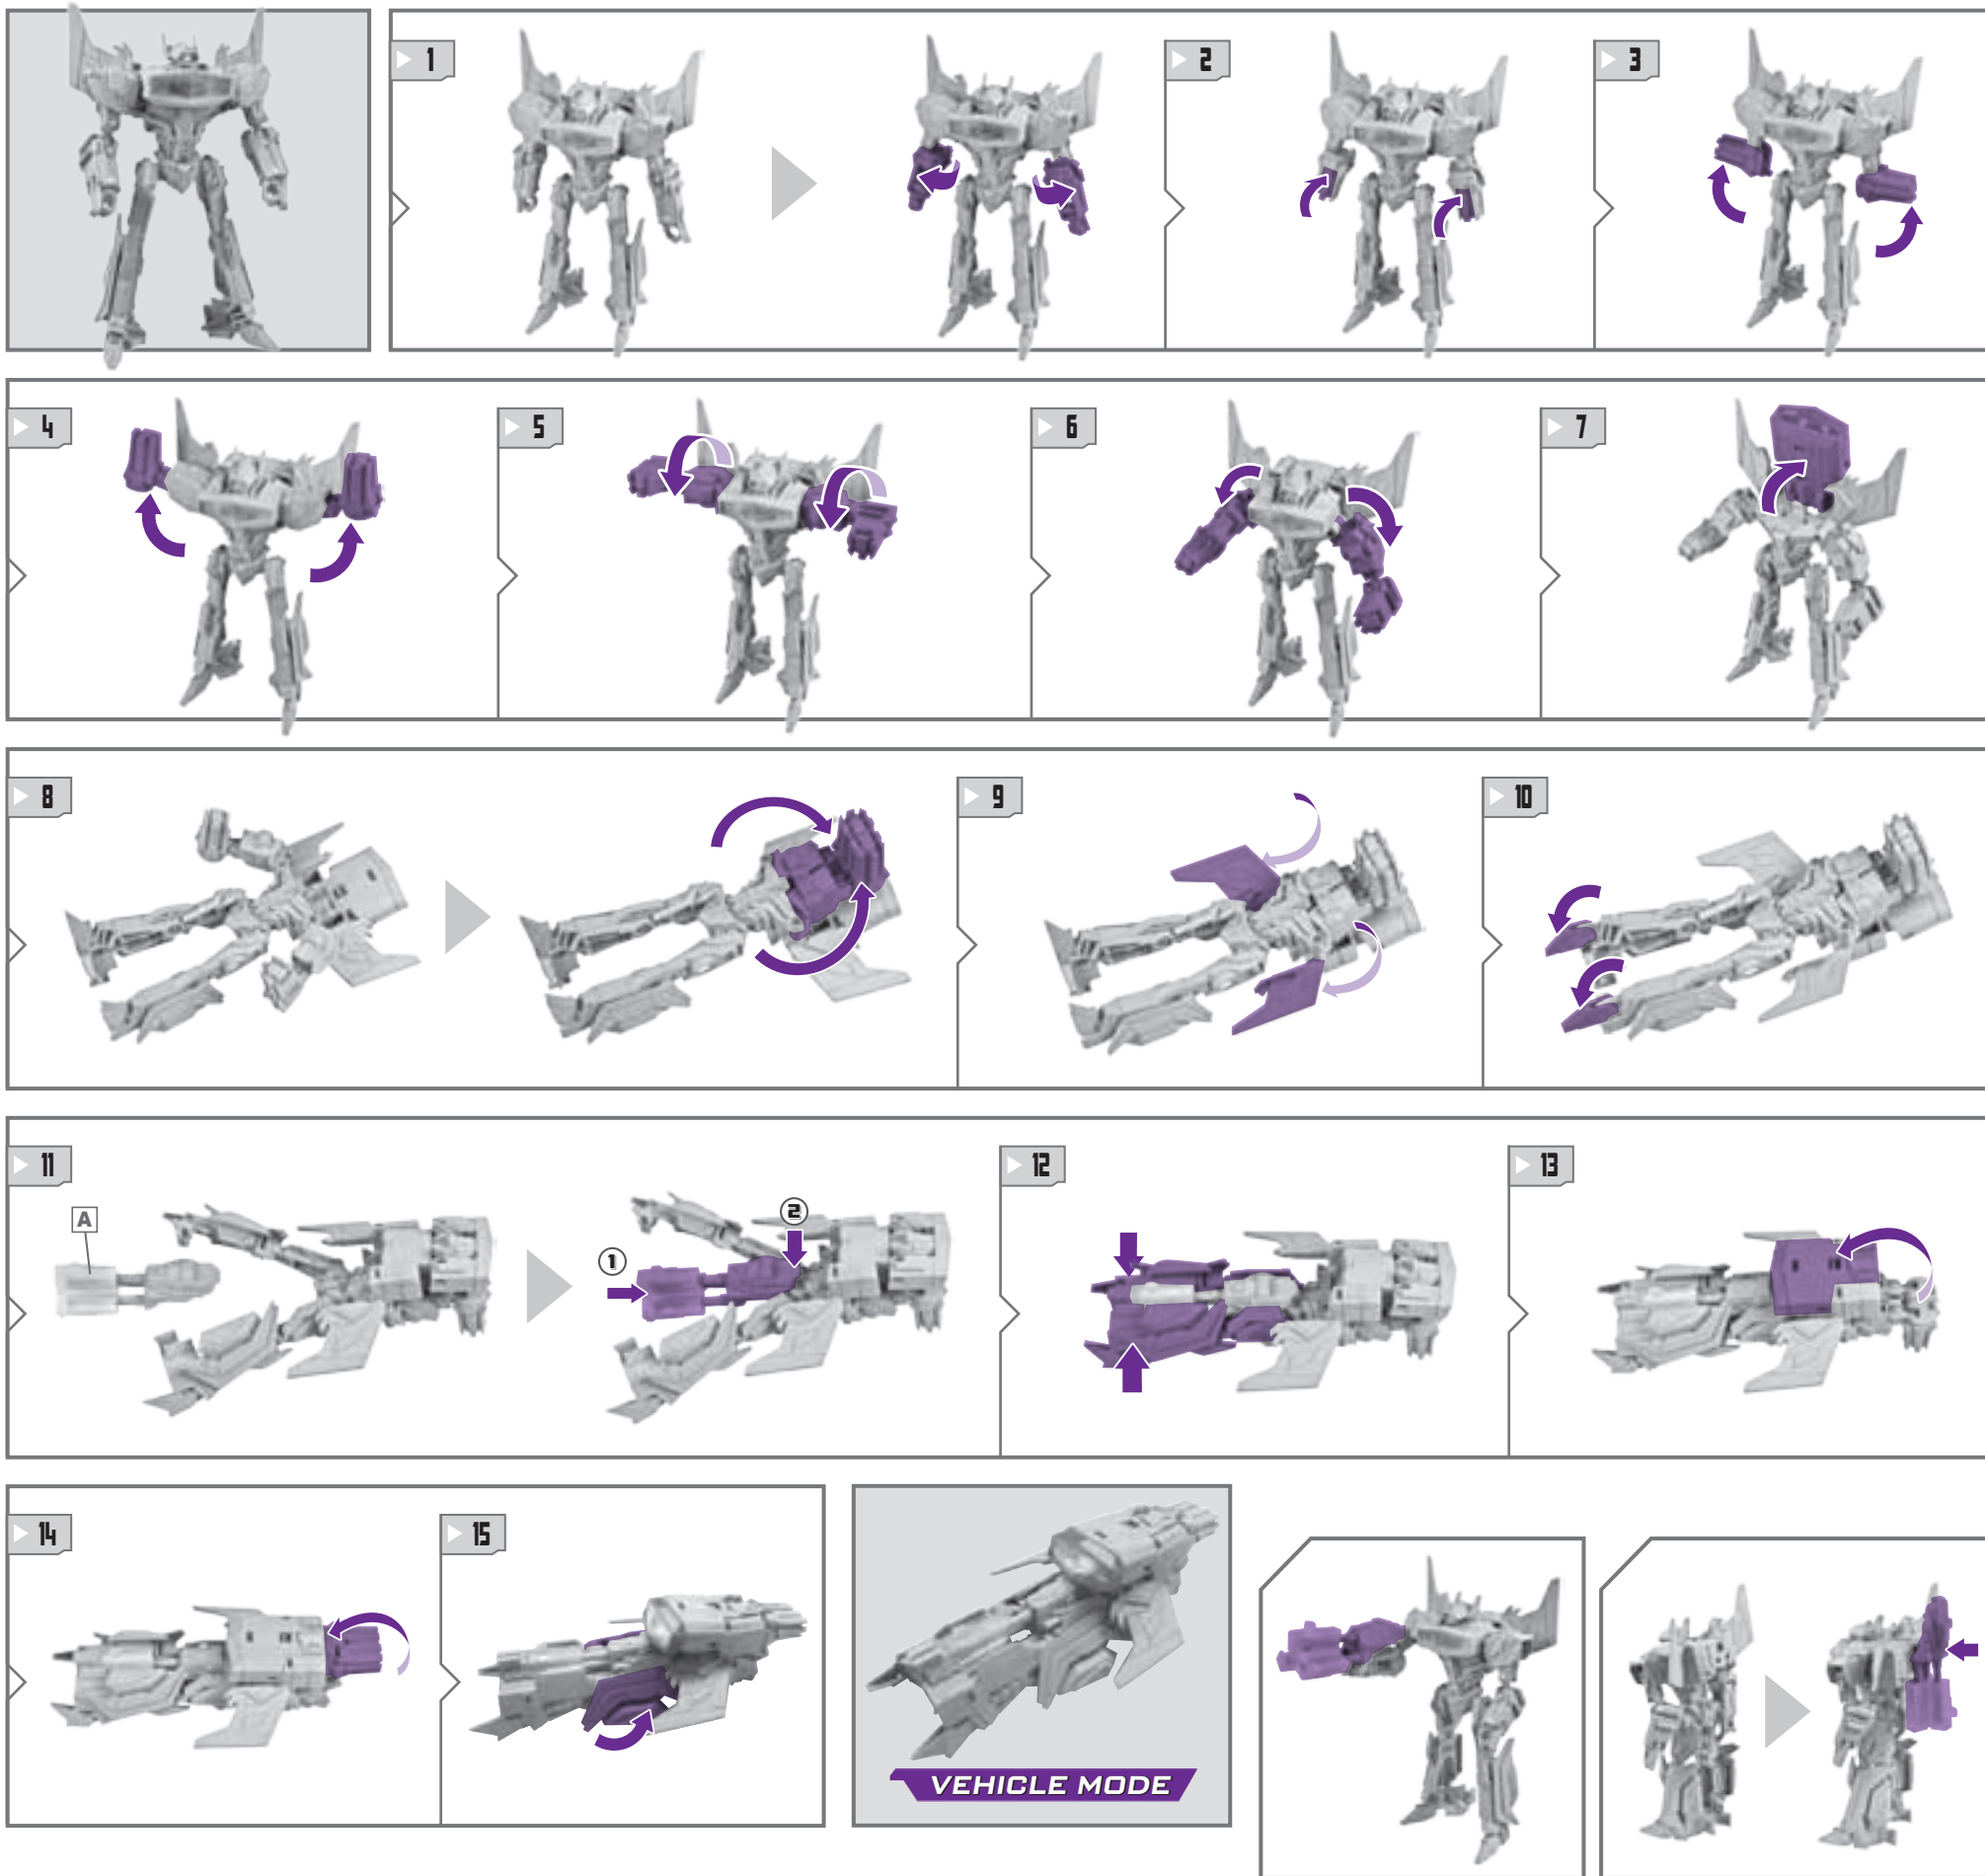

CHANGING TO VEHICLE

Retain instructions for future reference.

Product and colors may vary. Some poses may require hand support.
Manufactured under license from TOMY Company, Ltd.
© 2012 Hasbro. All Rights Reserved. TM & © denote U.S. Trademarks.

P/N 7291330000

TRANSFORMERS.COM/INSTRUCTIONS