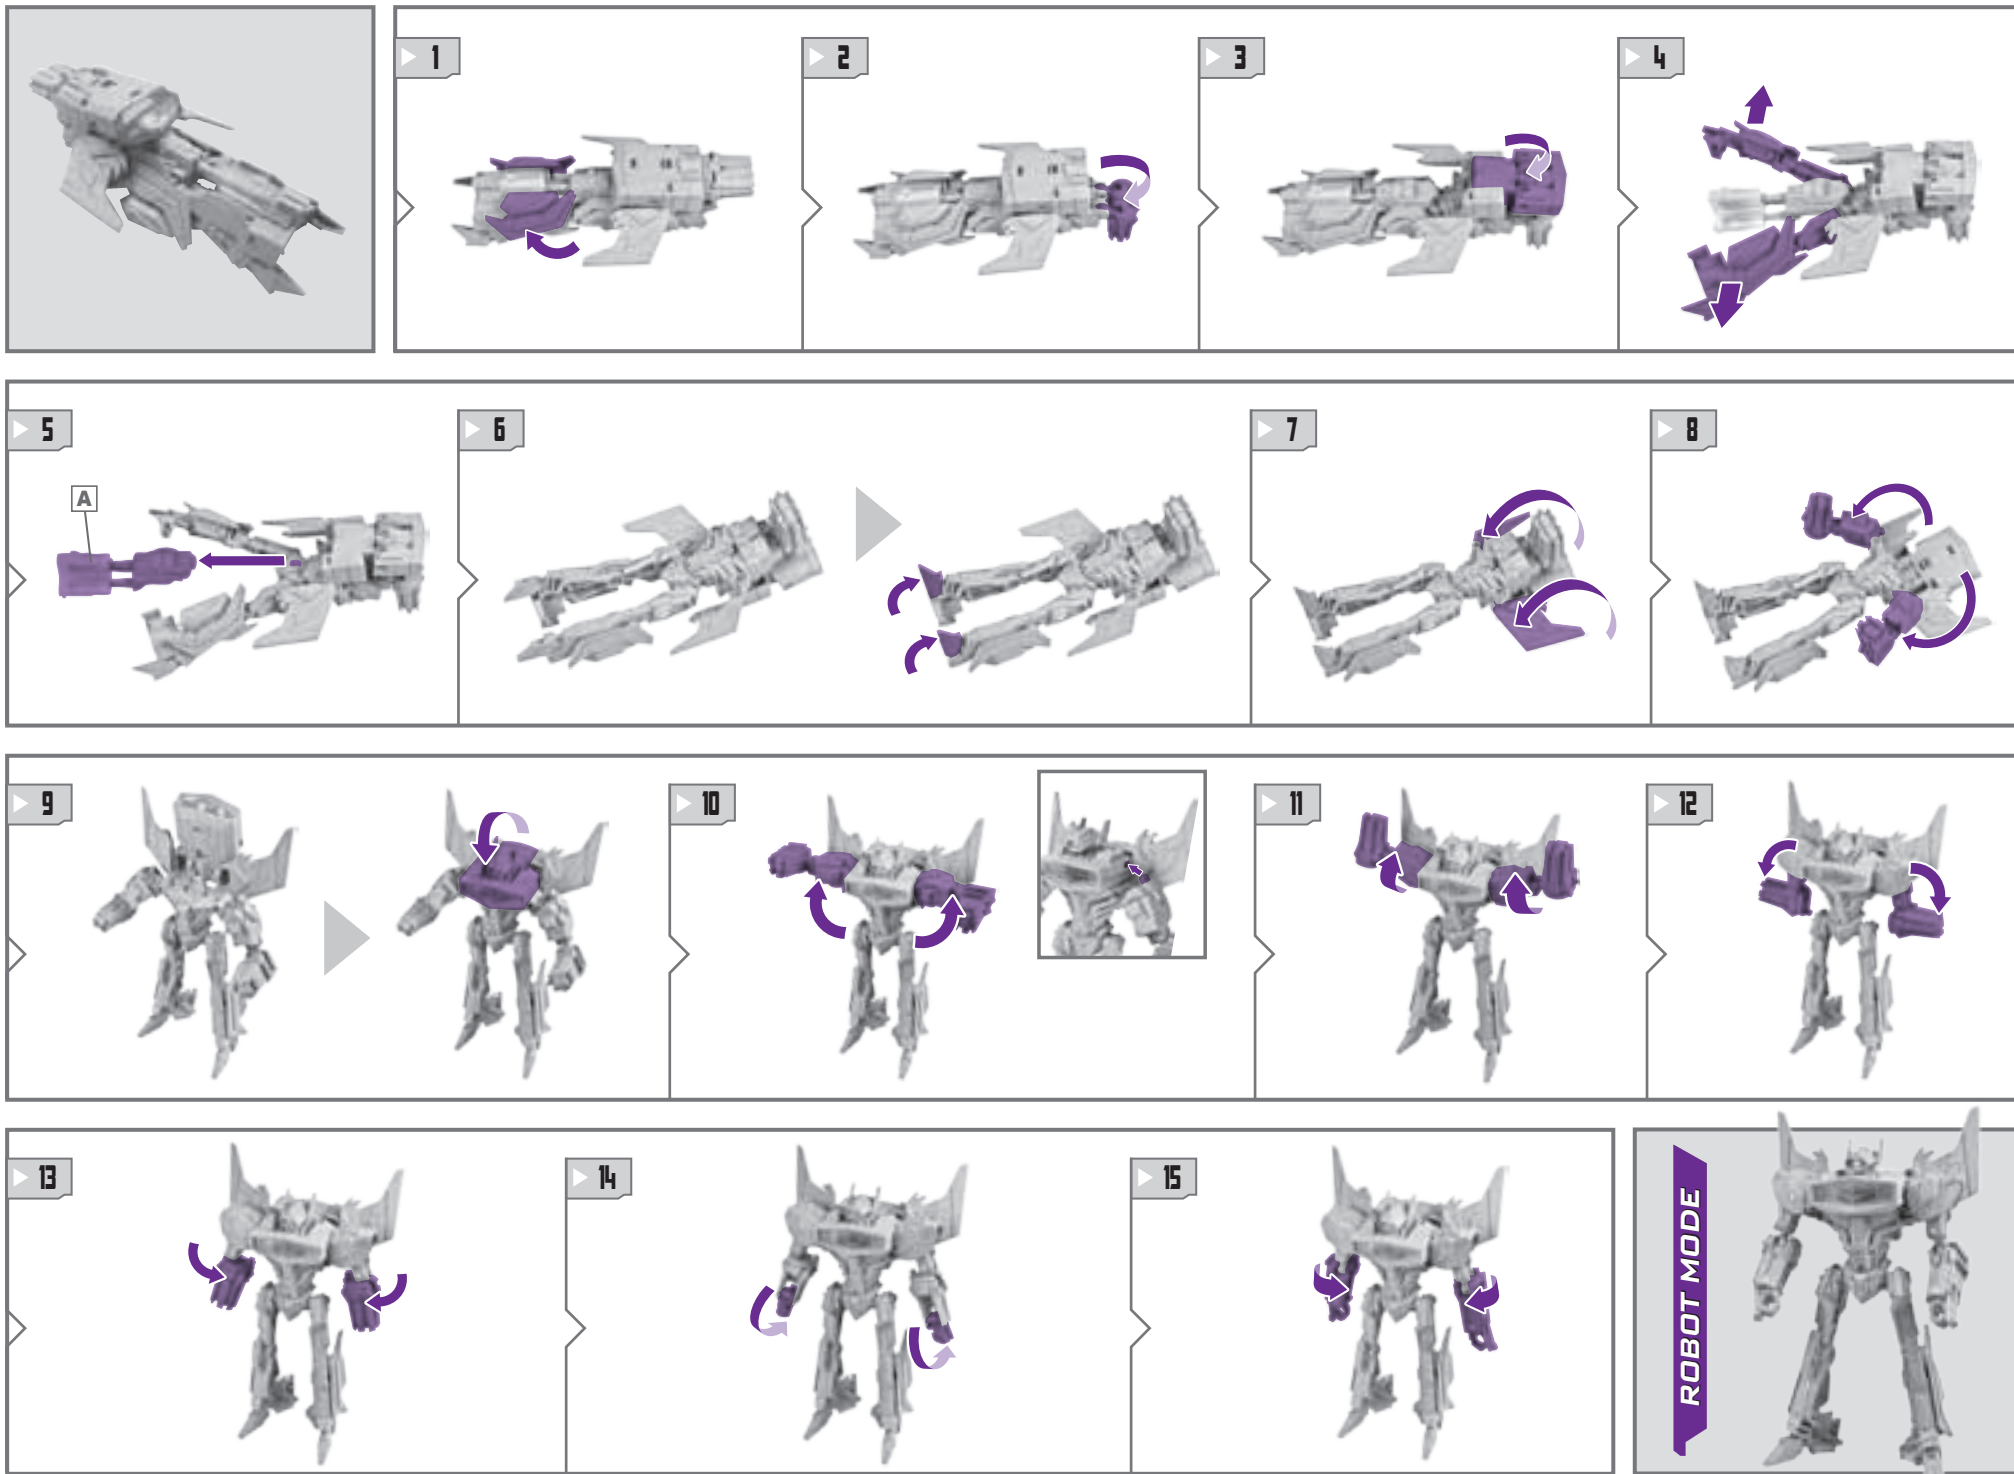

CHANGING TO ROBOT